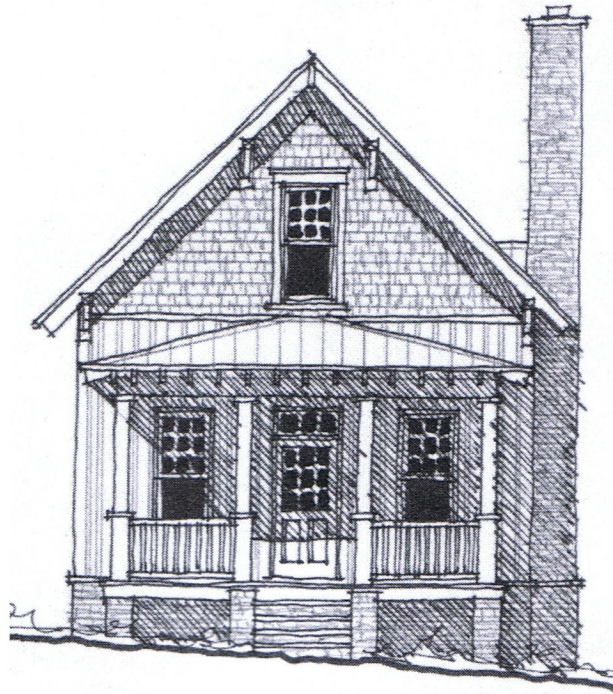

Orchid Carriage House

This home's unique features:

- Walk to Village Center, shops, eateries and ski slopes.
- Rental program available
- Customized cabinetry with choice of finish and hardware
- Tile floors in bathrooms
- Six hardwood flooring choices
- Nine carpet selections
- Customized lighting package

1 Bedroom, 1 Bath

First Floor	570 Square feet
Loft	140 Square feet
TOTAL	608 Square feet