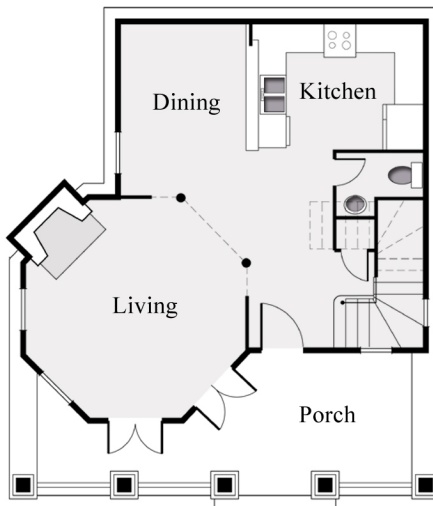

Le Chene Cottage

This home's unique features:

- Walk to Village Center, shops, eateries and ski slopes.
- Rental program available
- Customized cabinetry with choice of finish and hardware
- Tile floors in bathrooms
- Six hardwood flooring choices
- Nine carpet selections
- Customized lighting package

3 Bedroom, 2 1/2 Bath

Main Floor	640 Square feet
Second Floor	675 Square feet
Third Floor	215 Square feet
TOTAL	1530 Square feet

Main Floor

First Floor

Second Floor