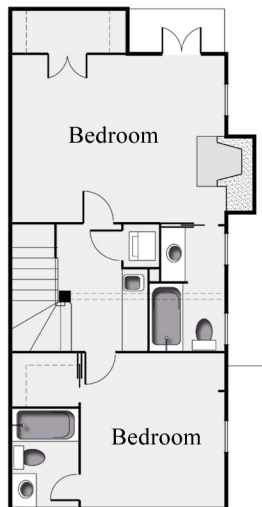

Kentlands Cottage

This home's unique features:

- Walk to Village Center, shops, eateries and ski slopes.
- Rental program available
- Customized cabinetry with choice of finish and hardware
- Tile floors in bathrooms
- Six hardwood flooring choices
- Nine carpet selections
- Customized lighting package

3 Bedroom, 3 1/2 Bath

Ground Floor	643 Square feet
Main Floor	556 Square feet
Second Floor	268 Square feet
TOTAL	1467 Square feet

Ground Floor

Main Floor

Second Floor