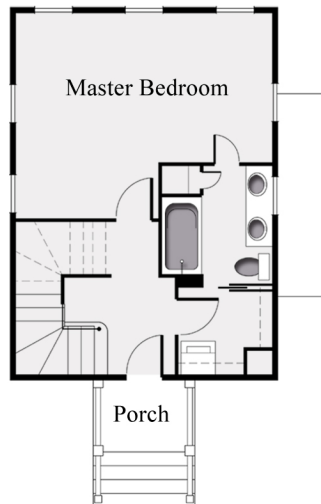

Hawthorn Tree House

This home's unique features:

- Walk to Village Center, shops, eateries and ski slopes.
- Rental program available
- Customized cabinetry with choice of finish and hardware
- Tile floors in bathrooms
- Six hardwood flooring choices
- Nine carpet selections
- Customized lighting package

3 Bedroom, 2 1/2 Bath

Ground Floor	498 Square feet
First Floor	450 Square feet
Main Floor	450 Square feet
Loft	132 Square feet
TOTAL	1530 Square feet

Ground Floor

Second Floor

Main Floor

Loft