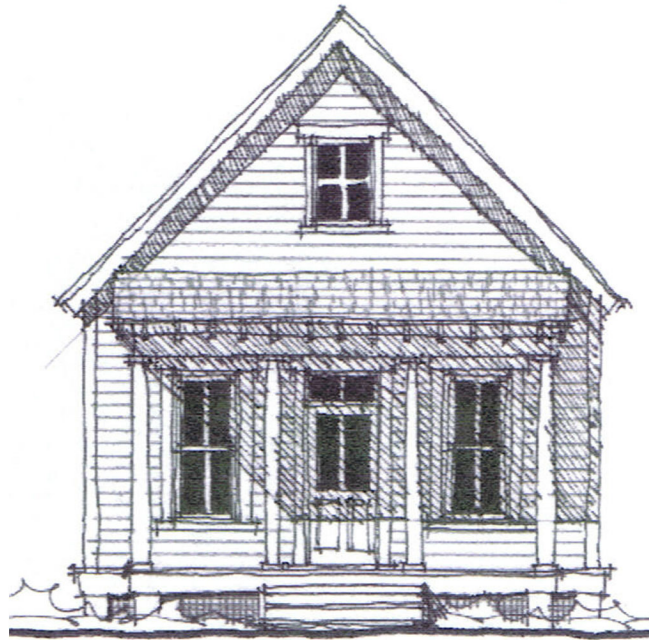

Forsythia Carriage House

This home's unique features:

- Walk to Village Center, shops, eateries and ski slopes.
- Rental program available
- Customized cabinetry with choice of finish and hardware
- Tile floors in bathrooms
- Six hardwood flooring choices
- Nine carpet selections
- Customized lighting package

1 Bedroom, 1 Bath

First Floor	558 Square feet
TOTAL	558 Square feet