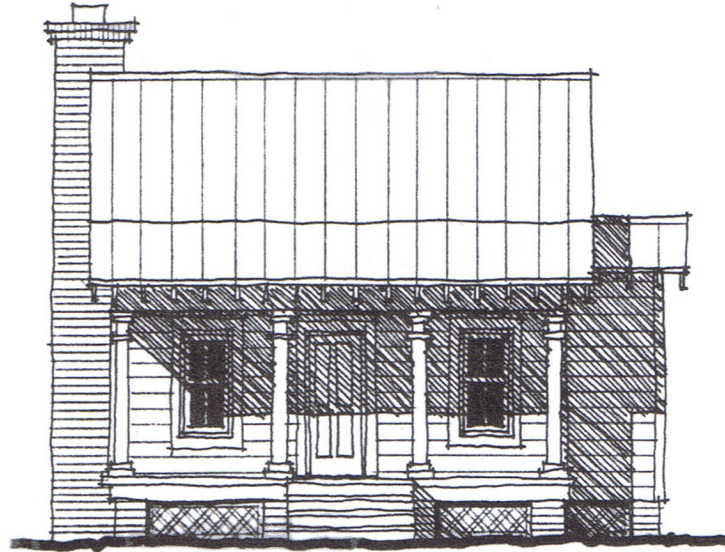

Daisy Carriage House

This home's unique features:

- Walk to Village Center, shops, eateries and ski slopes.
- Rental program available
- Customized cabinetry with choice of finish and hardware
- Tile floors in bathrooms
- Six hardwood flooring choices
- Nine carpet selections
- Customized lighting package

1 Bedroom, 1 Bath

First Floor	662 Square feet
TOTAL	662 Square feet

First Floor