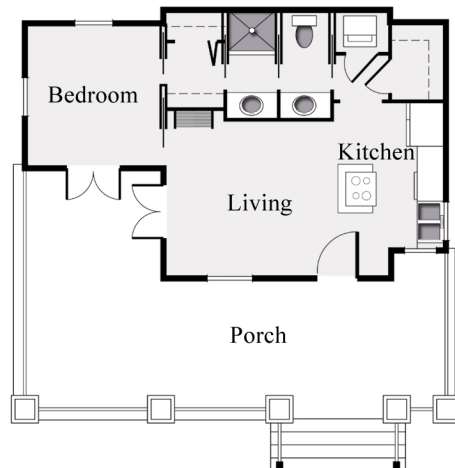

Dahlia Carriage House

This home's unique features:

- Walk to Village Center, shops, eateries and ski slopes.
- Rental program available
- Customized cabinetry with choice of finish and hardware
- Tile floors in bathrooms
- Six hardwood flooring choices
- Nine carpet selections
- Customized lighting package

2 Bedroom, 1 Bath

| | |
|--------------|------------------------|
| Main Floor | 518 Square feet |
| Second Floor | 136 Square feet |
| TOTAL | 654 Square feet |

Main Floor

Second Floor