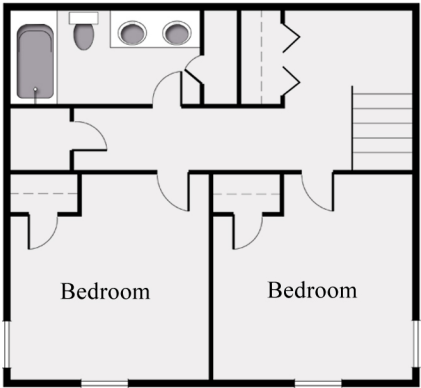

Chestnut Tree House

This home's unique features:

- Walk to Village Center, shops, eateries and ski slopes.
- Rental program available
- Customized cabinetry with choice of finish and hardware
- Tile floors in bathrooms
- Six hardwood flooring choices
- Nine carpet selections
- Customized lighting package

3 Bedroom, 2 1/2 Bath

First Floor	575 Square feet
Main Floor	525 Square feet
Third Floor	525 Square feet
TOTAL	1625 Square feet

First Floor

Main Floor

Third Floor