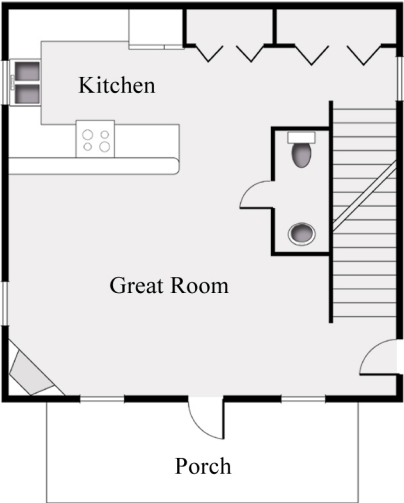

Chestnut Tree House

This home's unique features:

- Walk to Village Center, shops, eateries and ski slopes.
- Rental program available
- Customized cabinetry with choice of finish and hardware
- Tile floors in bathrooms
- Six hardwood flooring choices
- Nine carpet selections
- Customized lighting package

3 Bedroom, 2 1/2 Bath

First Floor	575 Square feet
Main Floor	525 Square feet
Third Floor	525 Square feet
TOTAL	1625 Square feet

First Floor

Main Floor

Third Floor