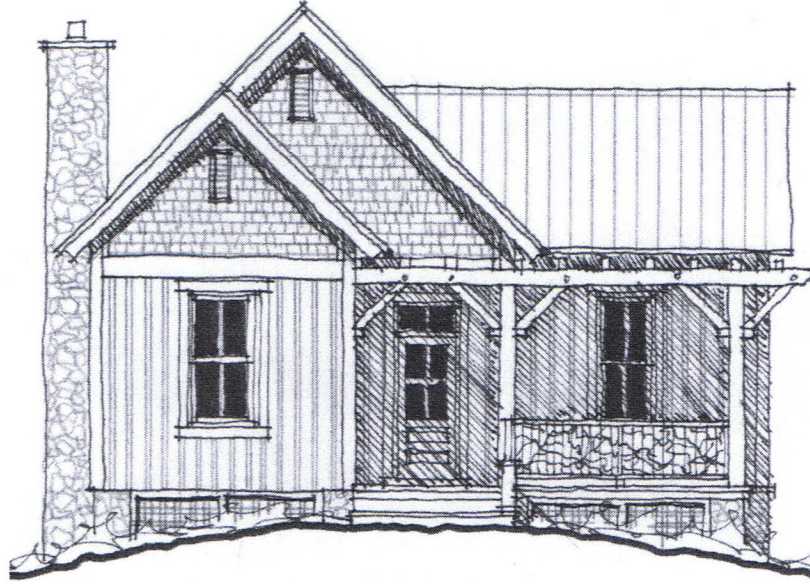

Aster Carriage House

This home's unique features:

- Walk to Village Center, shops, eateries and ski slopes.
- Rental program available
- Customized cabinetry with choice of finish and hardware
- Tile floors in bathrooms
- Six hardwood flooring choices
- Nine carpet selections
- Customized lighting package

1 Bedroom, 1 Bath

First Floor	608 Square feet
TOTAL	608 Square feet

First Floor